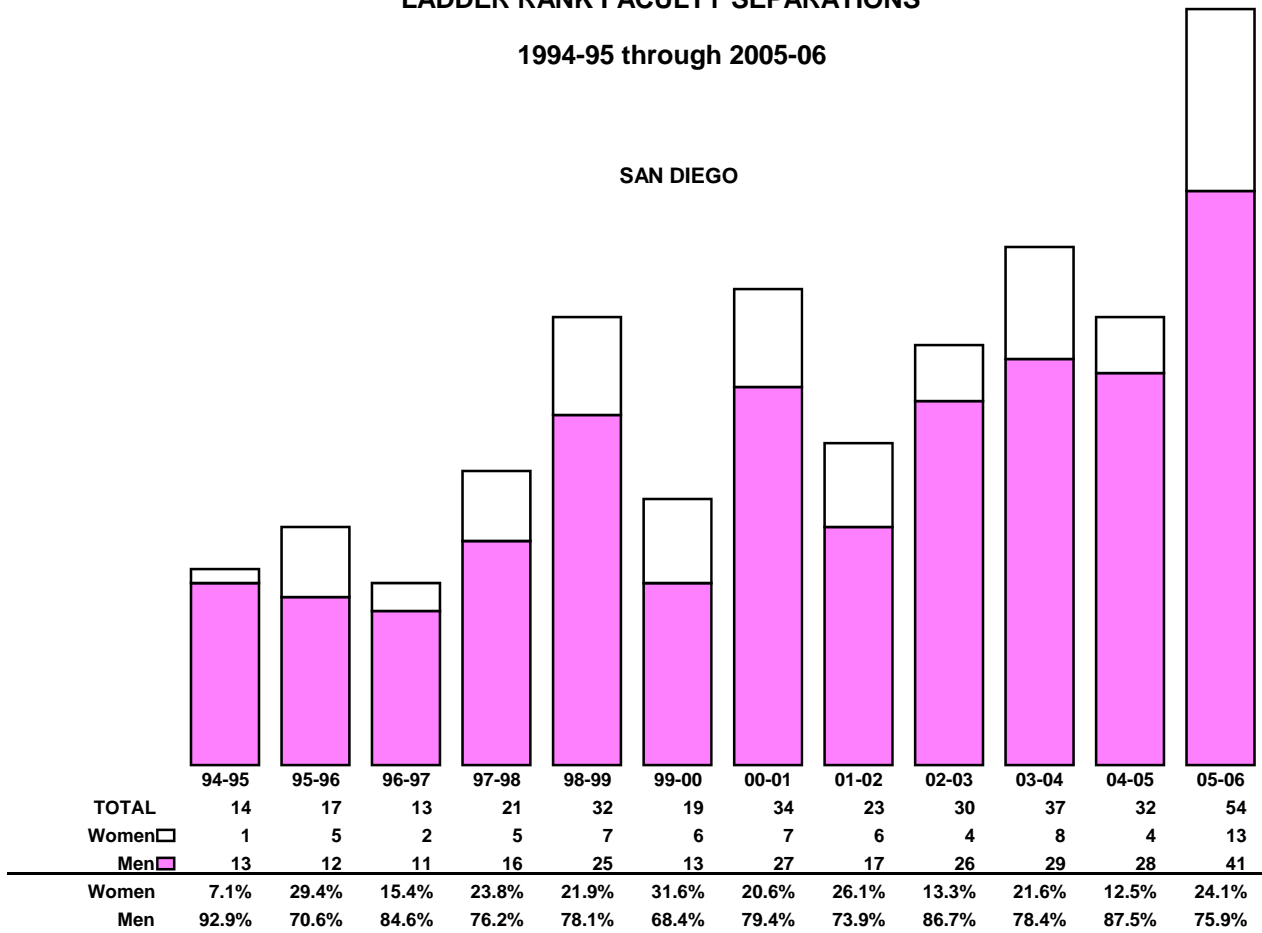

BERKELEY

	94-95	95-96	96-97	97-98	98-99	99-00	00-01	01-02	02-03	03-04	04-05	05-06
TOTAL	24	39	28	41	47	43	54	47	53	74	48	77
Women <input type="checkbox"/>	7	6	9	8	14	5	6	10	10	14	12	18
Men <input type="checkbox"/>	17	33	19	33	33	38	48	37	43	60	36	59
Women	29.2%	15.4%	32.1%	19.5%	29.8%	11.6%	11.1%	21.3%	18.9%	18.9%	25.0%	23.4%
Men	70.8%	84.6%	67.9%	80.5%	70.2%	88.4%	88.9%	78.7%	81.1%	81.1%	75.0%	76.6%

**UNIVERSITY OF CALIFORNIA
LADDER RANK FACULTY SEPARATIONS**

1994-95 through 2005-06

DAVIS

IRVINE

**UNIVERSITY OF CALIFORNIA
LADDER RANK FACULTY SEPARATIONS**

1994-95 through 2005-06

LOS ANGELES

RIVERSIDE

**UNIVERSITY OF CALIFORNIA
LADDER RANK FACULTY SEPARATIONS**

1994-95 through 2005-06

SANTA BARBARA

SANTA CRUZ

**UNIVERSITY OF CALIFORNIA
LADDER RANK FACULTY SEPARATIONS**

1994-95 through 2005-06

SAN DIEGO

SAN FRANCISCO