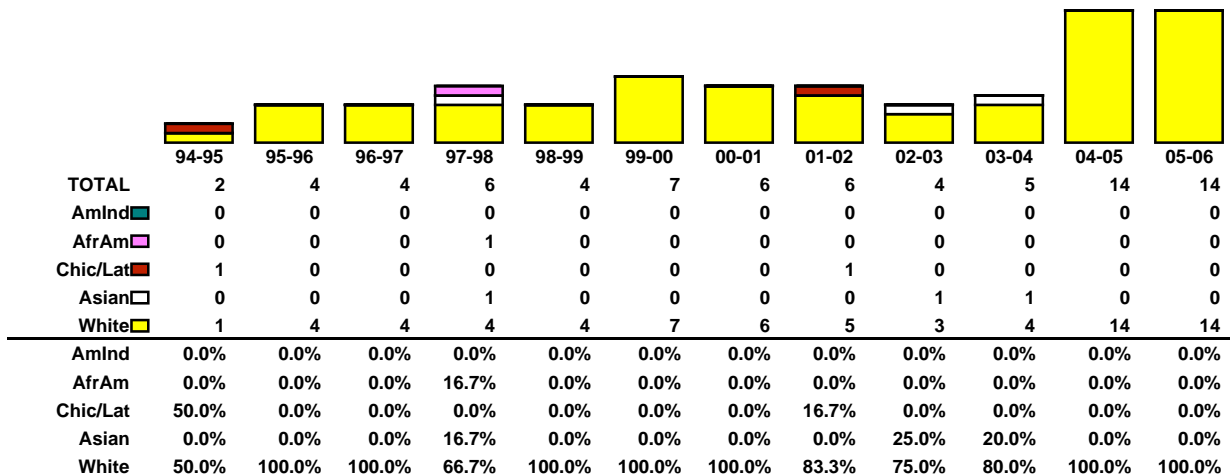

**UNIVERSITY OF CALIFORNIA
LADDER RANK FACULTY SEPARATIONS
1994-95 through 2005-06**

UNIVERSITYWIDE

BERKELEY

**UNIVERSITY OF CALIFORNIA
LADDER RANK FACULTY SEPARATIONS**

1994-95 through 2005-06

**UNIVERSITY OF CALIFORNIA
LADDER RANK FACULTY SEPARATIONS**

1994-95 through 2005-06

LOS ANGELES

RIVERSIDE

**UNIVERSITY OF CALIFORNIA
LADDER RANK FACULTY SEPARATIONS**

1994-95 through 2005-06

SANTA BARBARA

SANTA CRUZ

**UNIVERSITY OF CALIFORNIA
LADDER RANK FACULTY SEPARATIONS**

1994-95 through 2005-06

SAN DIEGO

SAN FRANCISCO

**UNIVERSITY OF CALIFORNIA
LADDER RANK FACULTY SEPARATIONS**

1994-95 through 2005-06

UNIVERSITYWIDE

	94-95	95-96	96-97	97-98	98-99	99-00	00-01	01-02	02-03	03-04	04-05	05-06
TOTAL	147	169	189	217	222	185	247	245	262	308	350	387
Women <input type="checkbox"/>	37	39	56	54	51	44	43	59	53	59	87	87
Men <input type="checkbox"/>	110	130	133	163	171	141	204	186	209	249	263	300
Women	25.2%	23.1%	29.6%	24.9%	23.0%	23.8%	17.4%	24.1%	20.2%	19.2%	24.9%	22.5%
Men	74.8%	76.9%	70.4%	75.1%	77.0%	76.2%	82.6%	75.9%	79.8%	80.8%	75.1%	77.5%

BERKELEY

	94-95	95-96	96-97	97-98	98-99	99-00	00-01	01-02	02-03	03-04	04-05	05-06
TOTAL	24	39	28	41	47	43	54	47	53	74	48	77
Women <input type="checkbox"/>	7	6	9	8	14	5	6	10	10	14	12	18
Men <input type="checkbox"/>	17	33	19	33	33	38	48	37	43	60	36	59
Women	29.2%	15.4%	32.1%	19.5%	29.8%	11.6%	11.1%	21.3%	18.9%	18.9%	25.0%	23.4%
Men	70.8%	84.6%	67.9%	80.5%	70.2%	88.4%	88.9%	78.7%	81.1%	81.1%	75.0%	76.6%