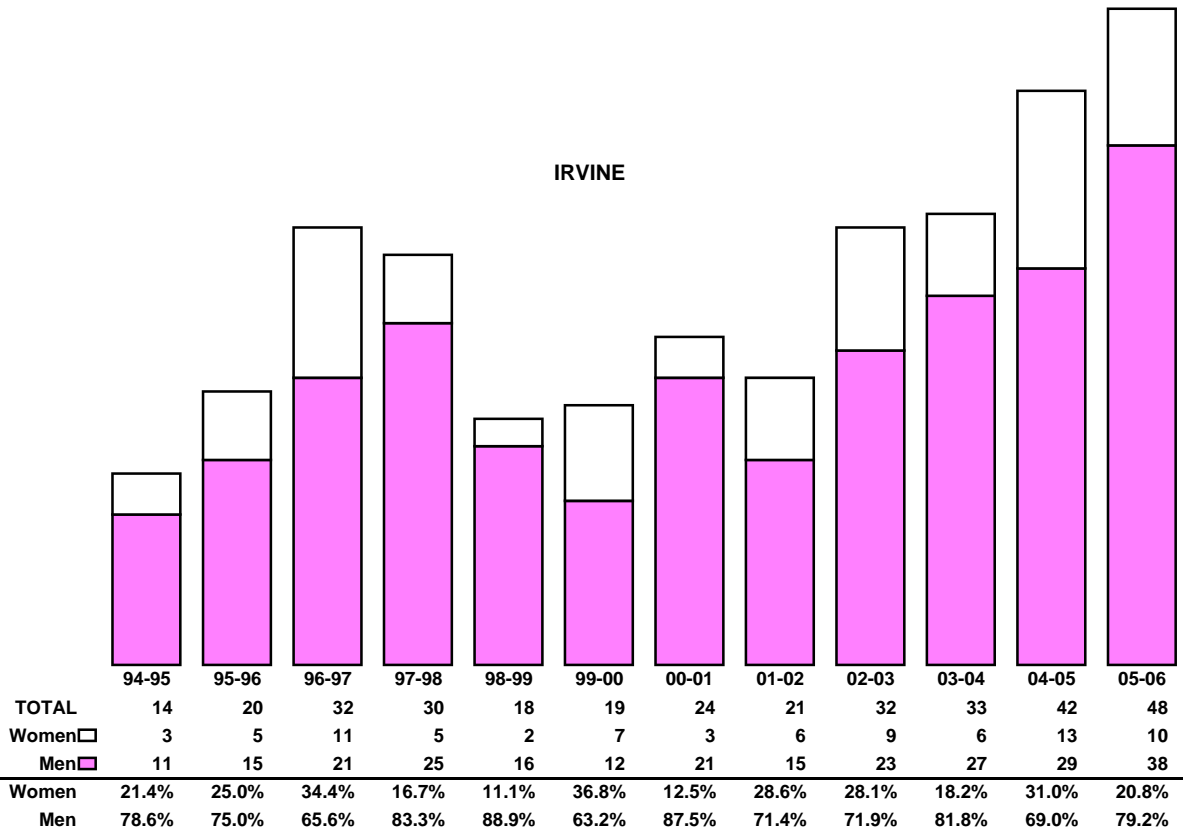

1994-95 through 2005-06

SAN DIEGO

SAN FRANCISCO

**UNIVERSITY OF CALIFORNIA
LADDER RANK FACULTY SEPARATIONS**

1994-95 through 2005-06

UNIVERSITYWIDE

	94-95	95-96	96-97	97-98	98-99	99-00	00-01	01-02	02-03	03-04	04-05	05-06
TOTAL	147	169	189	217	222	185	247	245	262	308	350	387
Women <input type="checkbox"/>	37	39	56	54	51	44	43	59	53	59	87	87
Men <input type="checkbox"/>	110	130	133	163	171	141	204	186	209	249	263	300
Women	25.2%	23.1%	29.6%	24.9%	23.0%	23.8%	17.4%	24.1%	20.2%	19.2%	24.9%	22.5%
Men	74.8%	76.9%	70.4%	75.1%	77.0%	76.2%	82.6%	75.9%	79.8%	80.8%	75.1%	77.5%

BERKELEY

	94-95	95-96	96-97	97-98	98-99	99-00	00-01	01-02	02-03	03-04	04-05	05-06
TOTAL	24	39	28	41	47	43	54	47	53	74	48	77
Women <input type="checkbox"/>	7	6	9	8	14	5	6	10	10	14	12	18
Men <input type="checkbox"/>	17	33	19	33	33	38	48	37	43	60	36	59
Women	29.2%	15.4%	32.1%	19.5%	29.8%	11.6%	11.1%	21.3%	18.9%	18.9%	25.0%	23.4%
Men	70.8%	84.6%	67.9%	80.5%	70.2%	88.4%	88.9%	78.7%	81.1%	81.1%	75.0%	76.6%

**UNIVERSITY OF CALIFORNIA
LADDER RANK FACULTY SEPARATIONS**

1994-95 through 2005-06

DAVIS

IRVINE

**UNIVERSITY OF CALIFORNIA
LADDER RANK FACULTY SEPARATIONS**

1994-95 through 2005-06

LOS ANGELES

RIVERSIDE