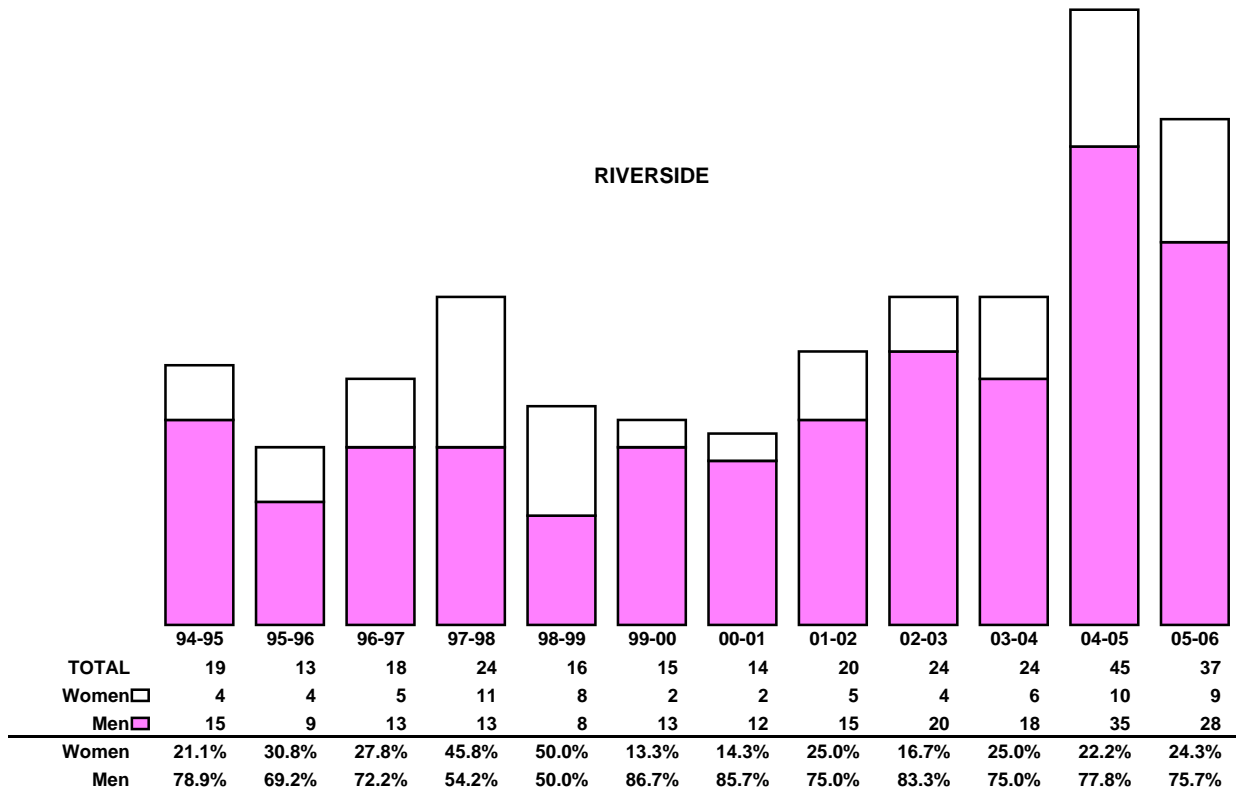

BERKELEY

	94-95	95-96	96-97	97-98	98-99	99-00	00-01	01-02	02-03	03-04	04-05	05-06
TOTAL	24	39	28	41	47	43	54	47	53	74	48	77
Women <input type="checkbox"/>	7	6	9	8	14	5	6	10	10	14	12	18
Men <input type="checkbox"/>	17	33	19	33	33	38	48	37	43	60	36	59
Women	29.2%	15.4%	32.1%	19.5%	29.8%	11.6%	11.1%	21.3%	18.9%	18.9%	25.0%	23.4%
Men	70.8%	84.6%	67.9%	80.5%	70.2%	88.4%	88.9%	78.7%	81.1%	81.1%	75.0%	76.6%

**UNIVERSITY OF CALIFORNIA
LADDER RANK FACULTY SEPARATIONS**

1994-95 through 2005-06

DAVIS

IRVINE

**UNIVERSITY OF CALIFORNIA
LADDER RANK FACULTY SEPARATIONS**

1994-95 through 2005-06

LOS ANGELES

RIVERSIDE

**UNIVERSITY OF CALIFORNIA
LADDER RANK FACULTY SEPARATIONS**

1994-95 through 2005-06

SANTA BARBARA

SANTA CRUZ

**UNIVERSITY OF CALIFORNIA
LADDER RANK FACULTY SEPARATIONS**

1994-95 through 2005-06

SAN DIEGO

SAN FRANCISCO