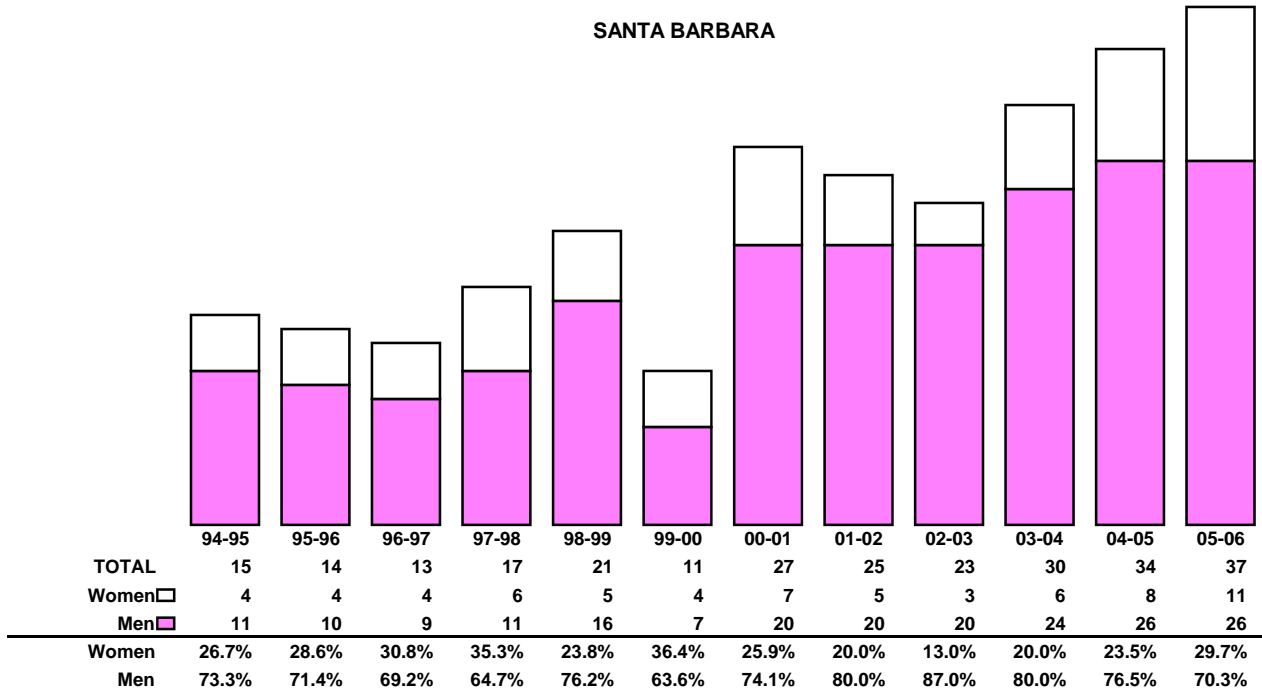

BERKELEY

	94-95	95-96	96-97	97-98	98-99	99-00	00-01	01-02	02-03	03-04	04-05	05-06
TOTAL	24	39	28	41	47	43	54	47	53	74	48	77
Women <input type="checkbox"/>	7	6	9	8	14	5	6	10	10	14	12	18
Men <input type="checkbox"/>	17	33	19	33	33	38	48	37	43	60	36	59
Women	29.2%	15.4%	32.1%	19.5%	29.8%	11.6%	11.1%	21.3%	18.9%	18.9%	25.0%	23.4%
Men	70.8%	84.6%	67.9%	80.5%	70.2%	88.4%	88.9%	78.7%	81.1%	81.1%	75.0%	76.6%

**UNIVERSITY OF CALIFORNIA
LADDER RANK FACULTY SEPARATIONS**

1994-95 through 2005-06

DAVIS

IRVINE

**UNIVERSITY OF CALIFORNIA
LADDER RANK FACULTY SEPARATIONS**

1994-95 through 2005-06

LOS ANGELES

RIVERSIDE

**UNIVERSITY OF CALIFORNIA
LADDER RANK FACULTY SEPARATIONS**

1994-95 through 2005-06

SANTA BARBARA

SANTA CRUZ

**UNIVERSITY OF CALIFORNIA
LADDER RANK FACULTY SEPARATIONS**

1994-95 through 2005-06

SAN DIEGO

SAN FRANCISCO