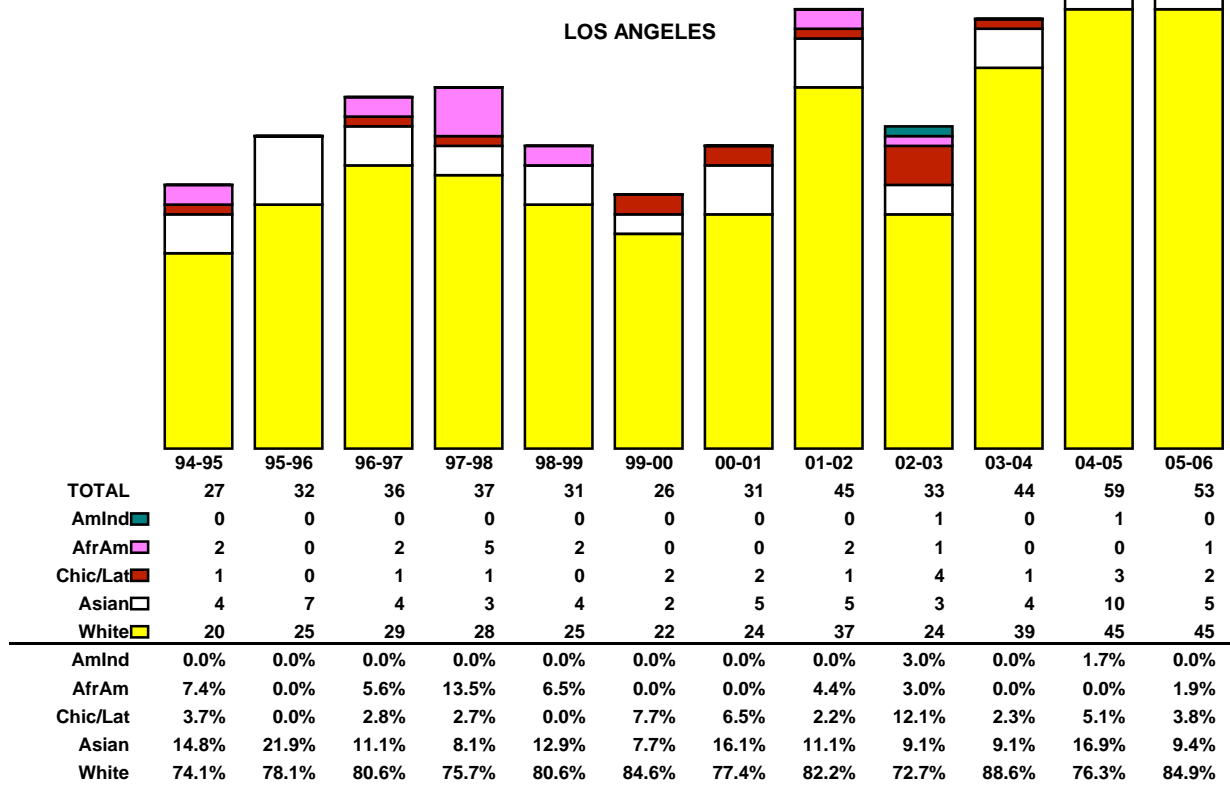

**UNIVERSITY OF CALIFORNIA
LADDER RANK FACULTY SEPARATIONS
1994-95 through 2005-06**

UNIVERSITYWIDE

BERKELEY

**UNIVERSITY OF CALIFORNIA
LADDER RANK FACULTY SEPARATIONS**

1994-95 through 2005-06

**UNIVERSITY OF CALIFORNIA
LADDER RANK FACULTY SEPARATIONS**

1994-95 through 2005-06

LOS ANGELES

RIVERSIDE

**UNIVERSITY OF CALIFORNIA
LADDER RANK FACULTY SEPARATIONS**

1994-95 through 2005-06

SANTA BARBARA

SANTA CRUZ

**UNIVERSITY OF CALIFORNIA
LADDER RANK FACULTY SEPARATIONS**