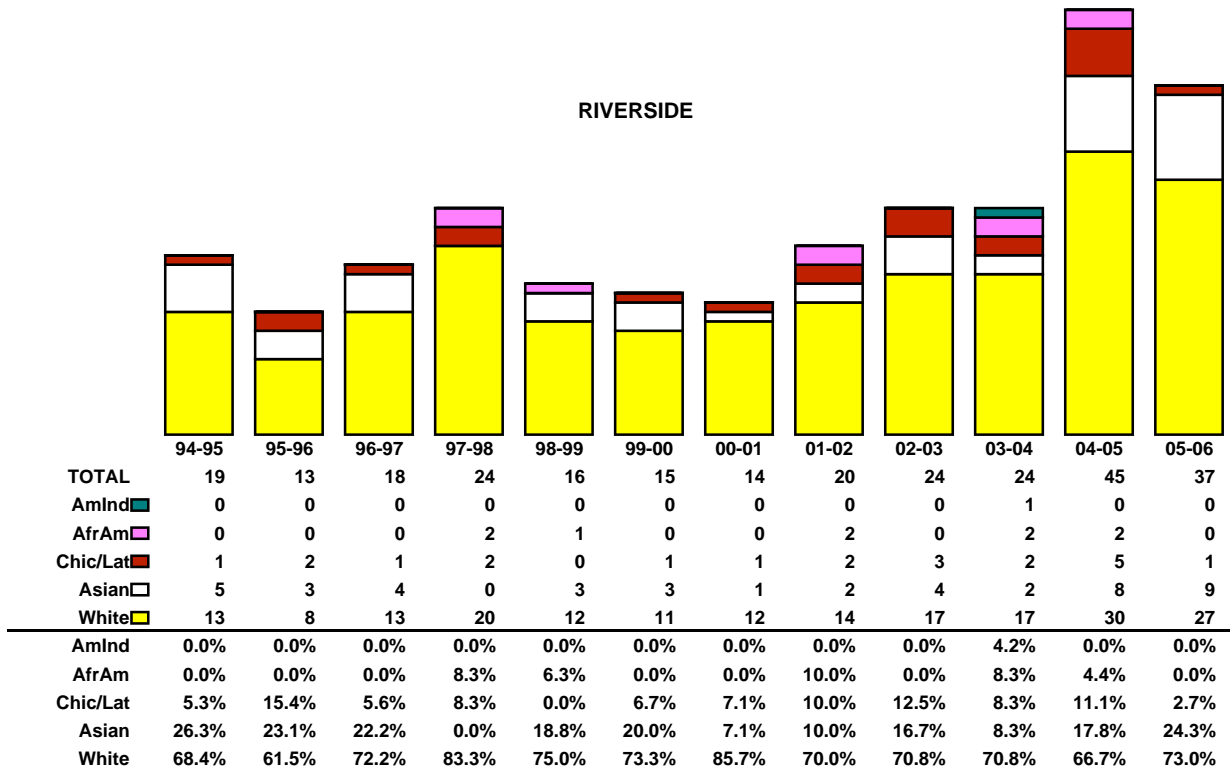

**UNIVERSITY OF CALIFORNIA
LADDER RANK FACULTY SEPARATIONS
1994-95 through 2005-06**

UNIVERSITYWIDE

BERKELEY

**UNIVERSITY OF CALIFORNIA
LADDER RANK FACULTY SEPARATIONS**

1994-95 through 2005-06

**UNIVERSITY OF CALIFORNIA
LADDER RANK FACULTY SEPARATIONS**

1994-95 through 2005-06

LOS ANGELES

RIVERSIDE

**UNIVERSITY OF CALIFORNIA
LADDER RANK FACULTY SEPARATIONS**

1994-95 through 2005-06

SANTA BARBARA

SANTA CRUZ

**UNIVERSITY OF CALIFORNIA
LADDER RANK FACULTY SEPARATIONS**