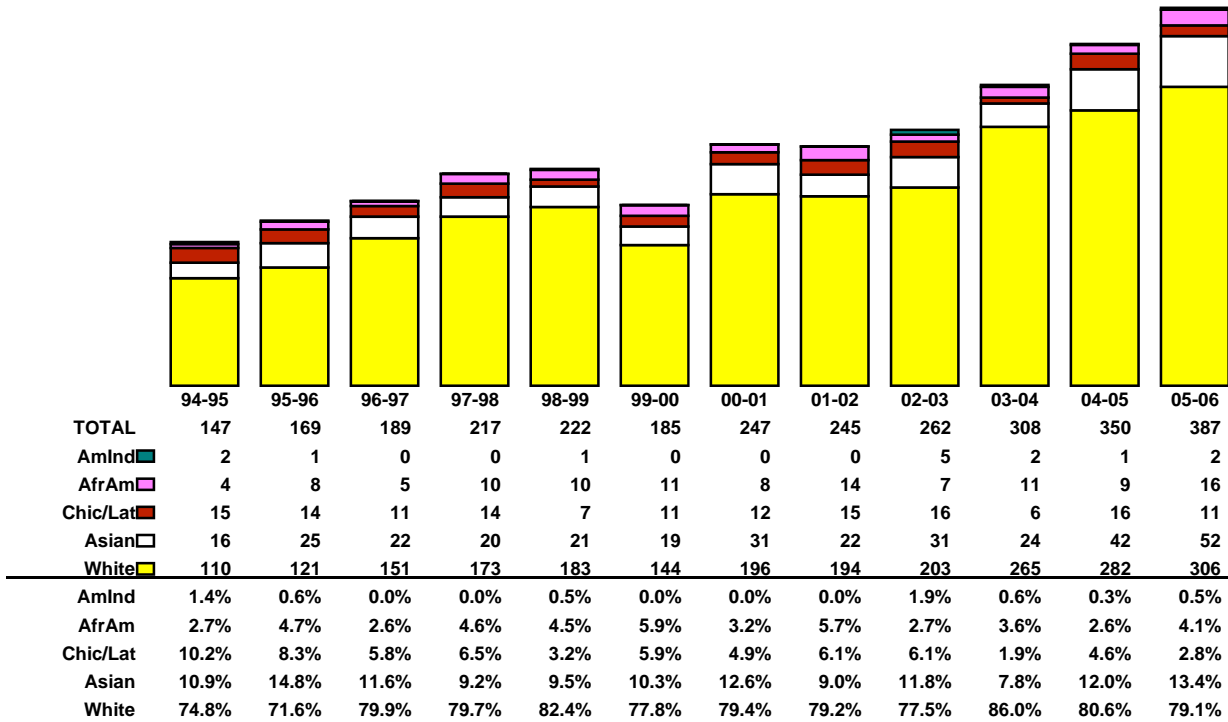

**UNIVERSITY OF CALIFORNIA
LADDER RANK FACULTY SEPARATIONS
1994-95 through 2005-06**

UNIVERSITYWIDE

BERKELEY

**UNIVERSITY OF CALIFORNIA
LADDER RANK FACULTY SEPARATIONS**

1994-95 through 2005-06

**UNIVERSITY OF CALIFORNIA
LADDER RANK FACULTY SEPARATIONS**

1994-95 through 2005-06

LOS ANGELES

RIVERSIDE

**UNIVERSITY OF CALIFORNIA
LADDER RANK FACULTY SEPARATIONS**

1994-95 through 2005-06

SANTA BARBARA

SANTA CRUZ

**UNIVERSITY OF CALIFORNIA
LADDER RANK FACULTY SEPARATIONS**

1994-95 through 2005-06

SAN DIEGO

SAN FRANCISCO

**UNIVERSITY OF CALIFORNIA
LADDER RANK FACULTY SEPARATIONS**

1994-95 through 2005-06

UNIVERSITYWIDE

	94-95	95-96	96-97	97-98	98-99	99-00	00-01	01-02	02-03	03-04	04-05	05-06
TOTAL	147	169	189	217	222	185	247	245	262	308	350	387
Women <input type="checkbox"/>	37	39	56	54	51	44	43	59	53	59	87	87
Men <input type="checkbox"/>	110	130	133	163	171	141	204	186	209	249	263	300
Women	25.2%	23.1%	29.6%	24.9%	23.0%	23.8%	17.4%	24.1%	20.2%	19.2%	24.9%	22.5%
Men	74.8%	76.9%	70.4%	75.1%	77.0%	76.2%	82.6%	75.9%	79.8%	80.8%	75.1%	77.5%

BERKELEY

	94-95	95-96	96-97	97-98	98-99	99-00	00-01	01-02	02-03	03-04	04-05	05-06
TOTAL	24	39	28	41	47	43	54	47	53	74	48	77
Women <input type="checkbox"/>	7	6	9	8	14	5	6	10	10	14	12	18
Men <input type="checkbox"/>	17	33	19	33	33	38	48	37	43	60	36	59
Women	29.2%	15.4%	32.1%	19.5%	29.8%	11.6%	11.1%	21.3%	18.9%	18.9%	25.0%	23.4%
Men	70.8%	84.6%	67.9%	80.5%	70.2%	88.4%	88.9%	78.7%	81.1%	81.1%	75.0%	76.6%