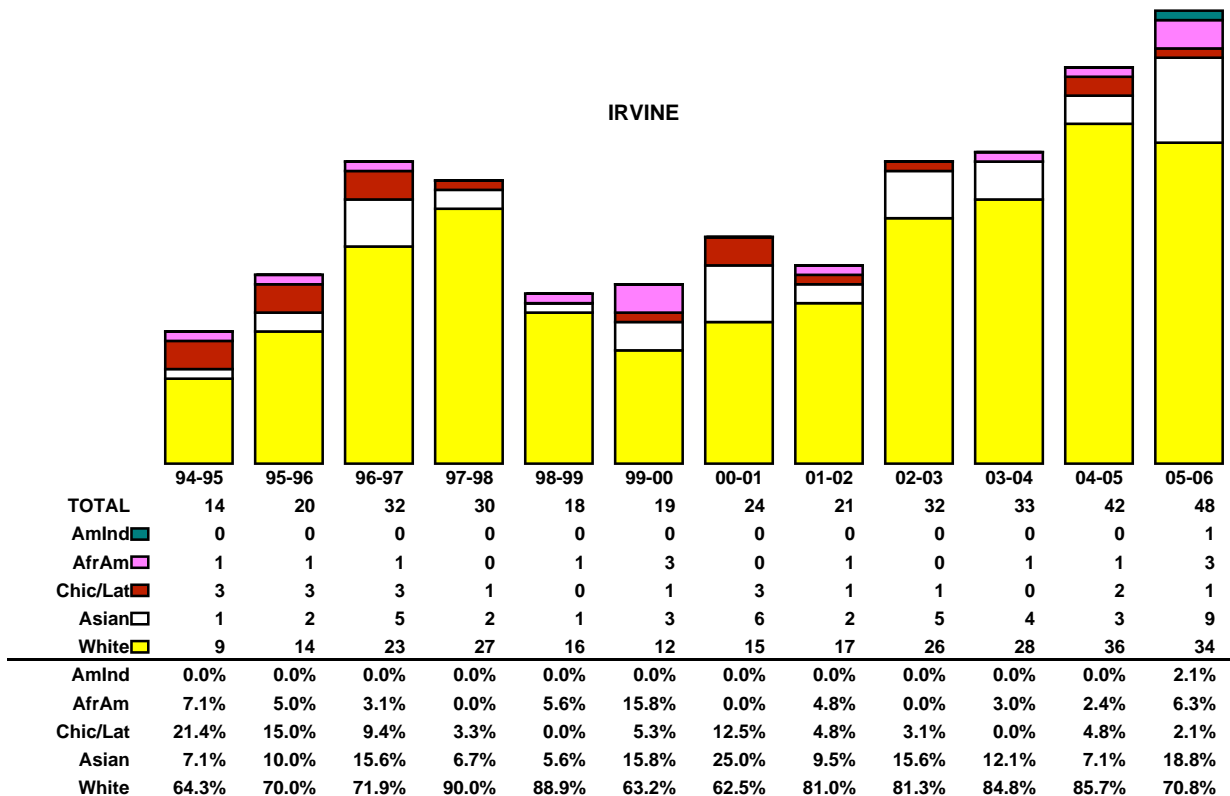

**UNIVERSITY OF CALIFORNIA
LADDER RANK FACULTY SEPARATIONS
1994-95 through 2005-06**

UNIVERSITYWIDE

BERKELEY

**UNIVERSITY OF CALIFORNIA
LADDER RANK FACULTY SEPARATIONS**

1994-95 through 2005-06

**UNIVERSITY OF CALIFORNIA
LADDER RANK FACULTY SEPARATIONS**

1994-95 through 2005-06

LOS ANGELES

RIVERSIDE

**UNIVERSITY OF CALIFORNIA
LADDER RANK FACULTY SEPARATIONS**

1994-95 through 2005-06

SANTA BARBARA

SANTA CRUZ

**UNIVERSITY OF CALIFORNIA
LADDER RANK FACULTY SEPARATIONS**

1994-95 through 2005-06

SAN DIEGO

SAN FRANCISCO

**UNIVERSITY OF CALIFORNIA
LADDER RANK FACULTY SEPARATIONS**

1994-95 through 2005-06

UNIVERSITYWIDE

	94-95	95-96	96-97	97-98	98-99	99-00	00-01	01-02	02-03	03-04	04-05	05-06
TOTAL	147	169	189	217	222	185	247	245	262	308	350	387
Women <input type="checkbox"/>	37	39	56	54	51	44	43	59	53	59	87	87
Men <input type="checkbox"/>	110	130	133	163	171	141	204	186	209	249	263	300
Women	25.2%	23.1%	29.6%	24.9%	23.0%	23.8%	17.4%	24.1%	20.2%	19.2%	24.9%	22.5%
Men	74.8%	76.9%	70.4%	75.1%	77.0%	76.2%	82.6%	75.9%	79.8%	80.8%	75.1%	77.5%