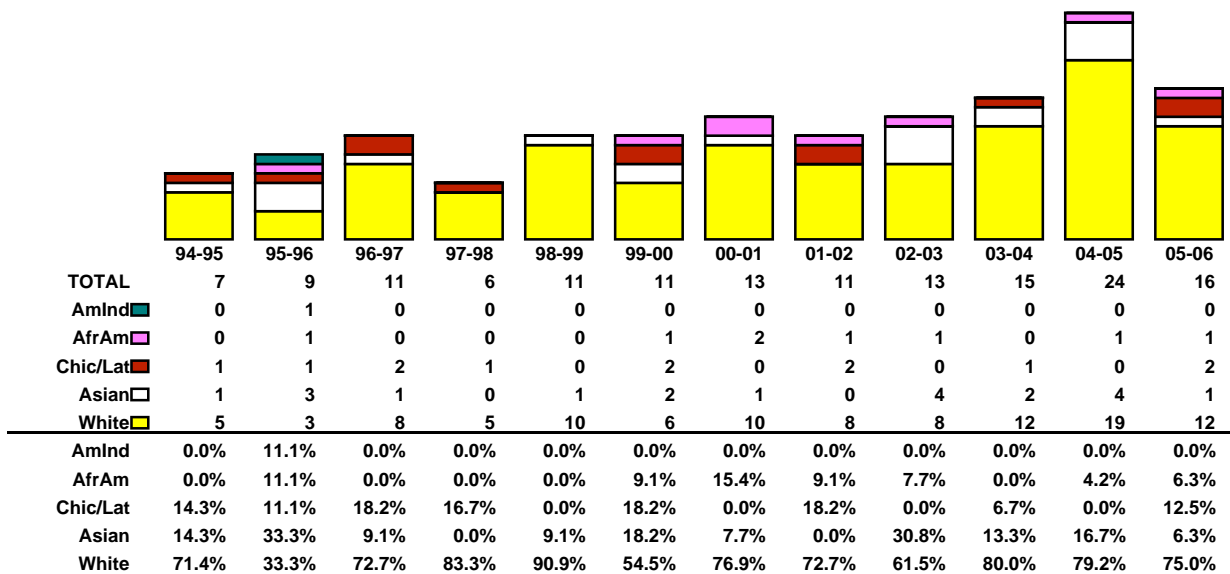

**UNIVERSITY OF CALIFORNIA
LADDER RANK FACULTY SEPARATIONS
1994-95 through 2005-06**

UNIVERSITYWIDE

BERKELEY

**UNIVERSITY OF CALIFORNIA
LADDER RANK FACULTY SEPARATIONS**

1994-95 through 2005-06

**UNIVERSITY OF CALIFORNIA
LADDER RANK FACULTY SEPARATIONS**

1994-95 through 2005-06

LOS ANGELES

RIVERSIDE

**UNIVERSITY OF CALIFORNIA
LADDER RANK FACULTY SEPARATIONS**

1994-95 through 2005-06

SANTA BARBARA

SANTA CRUZ

**UNIVERSITY OF CALIFORNIA
LADDER RANK FACULTY SEPARATIONS**

1994-95 through 2005-06

SAN DIEGO

SAN FRANCISCO

**UNIVERSITY OF CALIFORNIA
LADDER RANK FACULTY SEPARATIONS**

1994-95 through 2005-06

UNIVERSITYWIDE

	94-95	95-96	96-97	97-98	98-99	99-00	00-01	01-02	02-03	03-04	04-05	05-06
TOTAL	147	169	189	217	222	185	247	245	262	308	350	387
Women <input type="checkbox"/>	37	39	56	54	51	44	43	59	53	59	87	87
Men <input type="checkbox"/>	110	130	133	163	171	141	204	186	209	249	263	300
Women	25.2%	23.1%	29.6%	24.9%	23.0%	23.8%	17.4%	24.1%	20.2%	19.2%	24.9%	22.5%
Men	74.8%	76.9%	70.4%	75.1%	77.0%	76.2%	82.6%	75.9%	79.8%	80.8%	75.1%	77.5%

BERKELEY

	94-95	95-96	96-97	97-98	98-99	99-00	00-01	01-02	02-03	03-04	04-05	05-06
TOTAL	24	39	28	41	47	43	54	47	53	74	48	77
Women <input type="checkbox"/>	7	6	9	8	14	5	6	10	10	14	12	18
Men <input type="checkbox"/>	17	33	19	33	33	38	48	37	43	60	36	59
Women	29.2%	15.4%	32.1%	19.5%	29.8%	11.6%	11.1%	21.3%	18.9%	18.9%	25.0%	23.4%
Men	70.8%	84.6%	67.9%	80.5%	70.2%	88.4%	88.9%	78.7%	81.1%	81.1%	75.0%	76.6%