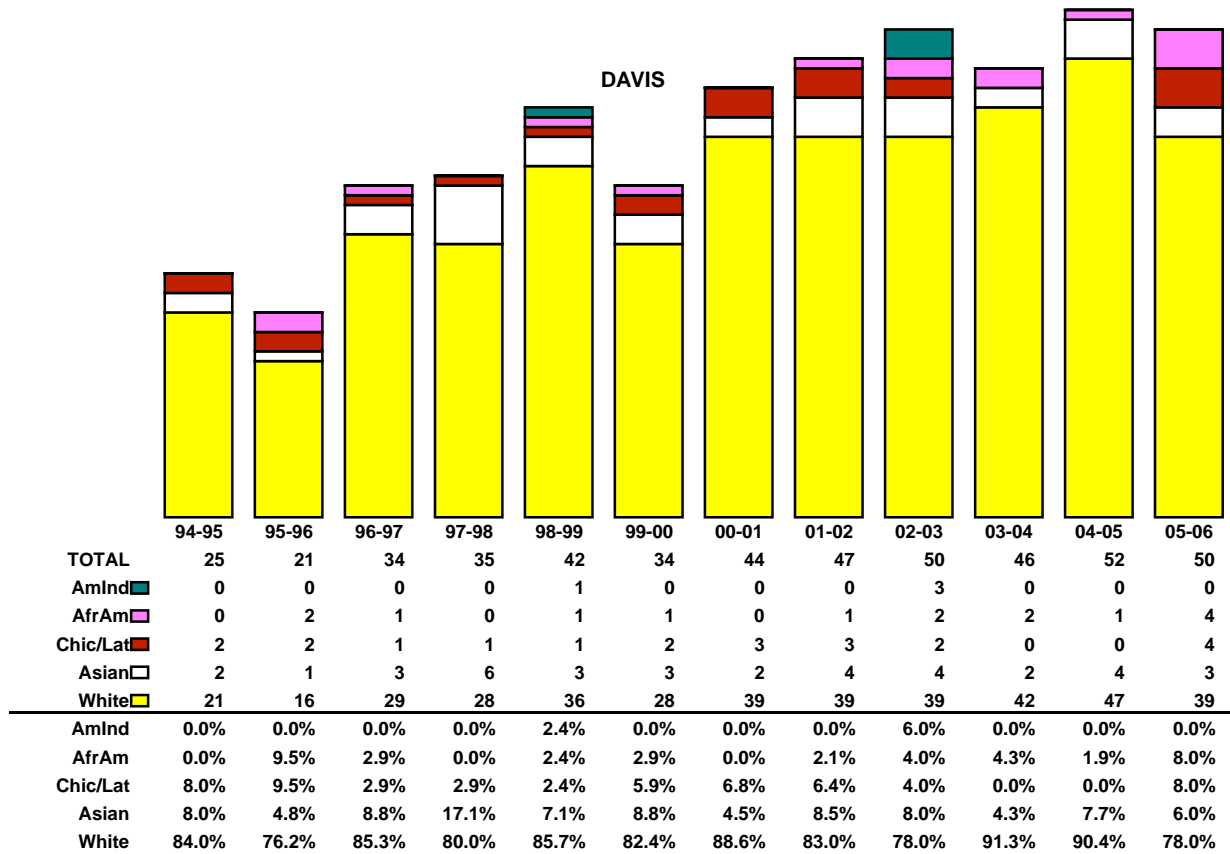

**UNIVERSITY OF CALIFORNIA
LADDER RANK FACULTY SEPARATIONS
1994-95 through 2005-06**

UNIVERSITYWIDE

BERKELEY

**UNIVERSITY OF CALIFORNIA
LADDER RANK FACULTY SEPARATIONS**

1994-95 through 2005-06

**UNIVERSITY OF CALIFORNIA
LADDER RANK FACULTY SEPARATIONS**

1994-95 through 2005-06

LOS ANGELES

RIVERSIDE

**UNIVERSITY OF CALIFORNIA
LADDER RANK FACULTY SEPARATIONS**

1994-95 through 2005-06

SANTA BARBARA

SANTA CRUZ

**UNIVERSITY OF CALIFORNIA
LADDER RANK FACULTY SEPARATIONS**

1994-95 through 2005-06

SAN DIEGO

SAN FRANCISCO

**UNIVERSITY OF CALIFORNIA
LADDER RANK FACULTY SEPARATIONS**

1994-95 through 2005-06

UNIVERSITYWIDE

	94-95	95-96	96-97	97-98	98-99	99-00	00-01	01-02	02-03	03-04	04-05	05-06
TOTAL	147	169	189	217	222	185	247	245	262	308	350	387
Women <input type="checkbox"/>	37	39	56	54	51	44	43	59	53	59	87	87
Men <input type="checkbox"/>	110	130	133	163	171	141	204	186	209	249	263	300
Women	25.2%	23.1%	29.6%	24.9%	23.0%	23.8%	17.4%	24.1%	20.2%	19.2%	24.9%	22.5%
Men	74.8%	76.9%	70.4%	75.1%	77.0%	76.2%	82.6%	75.9%	79.8%	80.8%	75.1%	77.5%

BERKELEY

	94-95	95-96	96-97	97-98	98-99	99-00	00-01	01-02	02-03	03-04	04-05	05-06
TOTAL	24	39	28	41	47	43	54	47	53	74	48	77
Women <input type="checkbox"/>	7	6	9	8	14	5	6	10	10	14	12	18
Men <input type="checkbox"/>	17	33	19	33	33	38	48	37	43	60	36	59
Women	29.2%	15.4%	32.1%	19.5%	29.8%	11.6%	11.1%	21.3%	18.9%	18.9%	25.0%	23.4%
Men	70.8%	84.6%	67.9%	80.5%	70.2%	88.4%	88.9%	78.7%	81.1%	81.1%	75.0%	76.6%