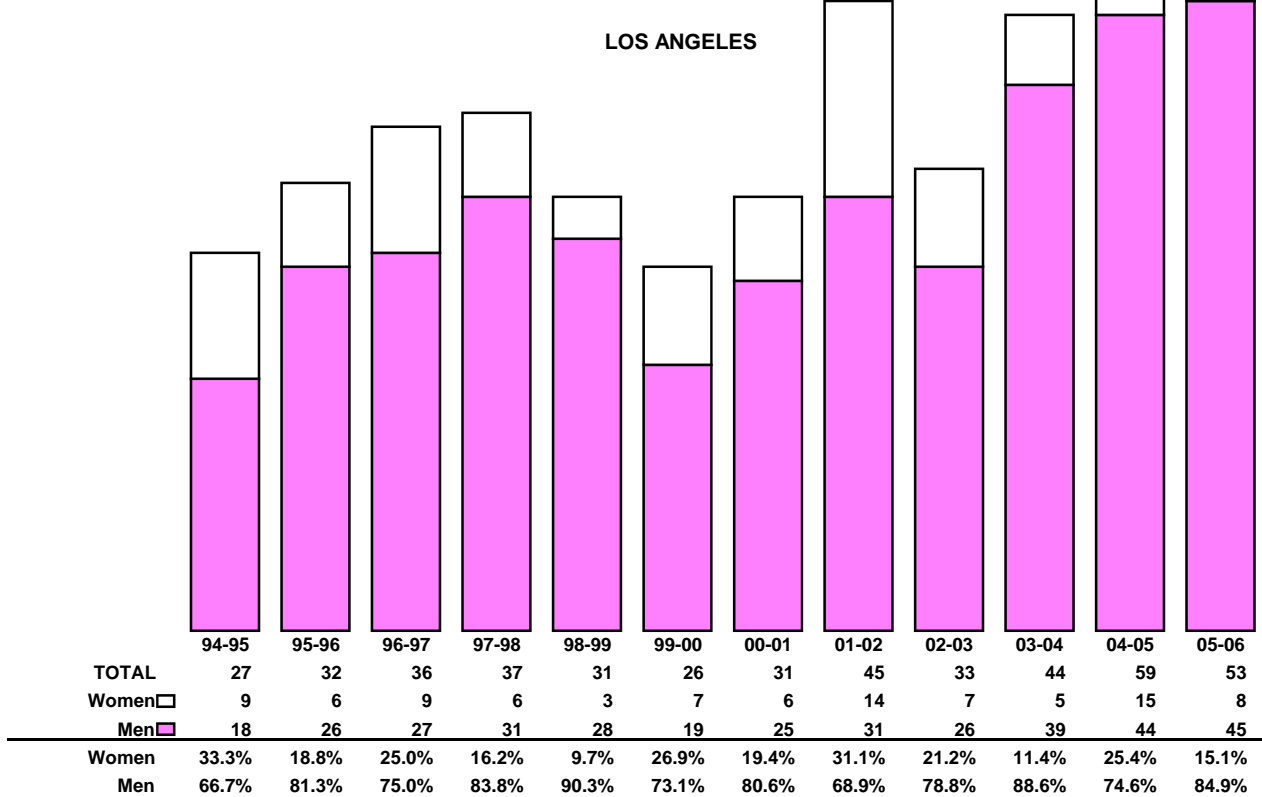

BERKELEY

	94-95	95-96	96-97	97-98	98-99	99-00	00-01	01-02	02-03	03-04	04-05	05-06
TOTAL	24	39	28	41	47	43	54	47	53	74	48	77
Women <input type="checkbox"/>	7	6	9	8	14	5	6	10	10	14	12	18
Men <input type="checkbox"/>	17	33	19	33	33	38	48	37	43	60	36	59
Women	29.2%	15.4%	32.1%	19.5%	29.8%	11.6%	11.1%	21.3%	18.9%	18.9%	25.0%	23.4%
Men	70.8%	84.6%	67.9%	80.5%	70.2%	88.4%	88.9%	78.7%	81.1%	81.1%	75.0%	76.6%

**UNIVERSITY OF CALIFORNIA
LADDER RANK FACULTY SEPARATIONS**

1994-95 through 2005-06

DAVIS

IRVINE

**UNIVERSITY OF CALIFORNIA
LADDER RANK FACULTY SEPARATIONS**

1994-95 through 2005-06

LOS ANGELES

RIVERSIDE

**UNIVERSITY OF CALIFORNIA
LADDER RANK FACULTY SEPARATIONS**

1994-95 through 2005-06

SANTA BARBARA

SANTA CRUZ

**UNIVERSITY OF CALIFORNIA
LADDER RANK FACULTY SEPARATIONS**

1994-95 through 2005-06

SAN DIEGO

SAN FRANCISCO