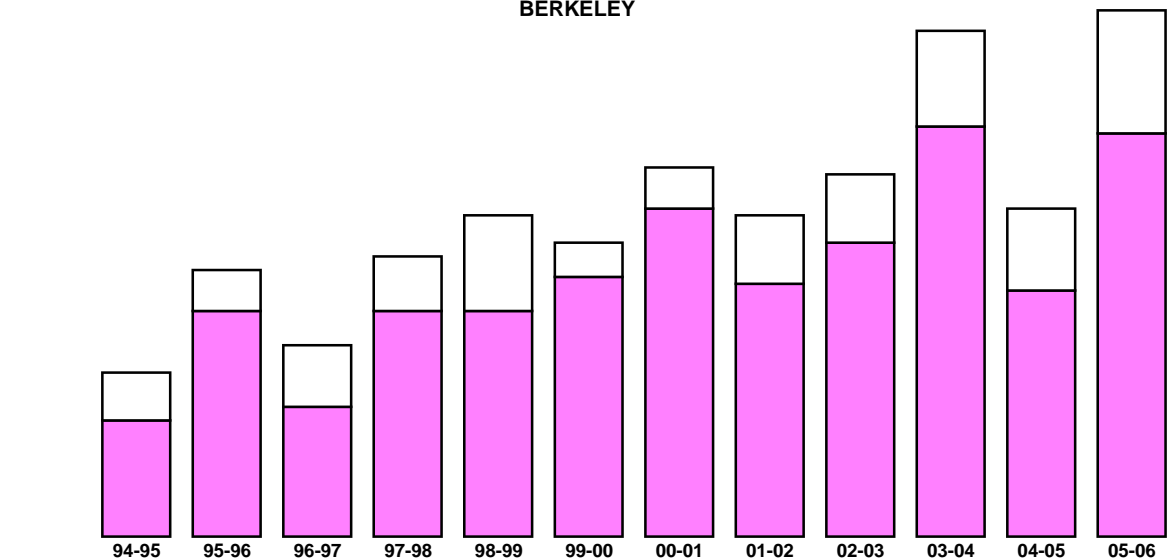

1994-95 through 2005-06

LOS ANGELES

RIVERSIDE

**UNIVERSITY OF CALIFORNIA
LADDER RANK FACULTY SEPARATIONS**

1994-95 through 2005-06

SANTA BARBARA

SANTA CRUZ

**UNIVERSITY OF CALIFORNIA
LADDER RANK FACULTY SEPARATIONS**

1994-95 through 2005-06

SAN DIEGO

SAN FRANCISCO

**UNIVERSITY OF CALIFORNIA
LADDER RANK FACULTY SEPARATIONS**

1994-95 through 2005-06

UNIVERSITYWIDE

	94-95	95-96	96-97	97-98	98-99	99-00	00-01	01-02	02-03	03-04	04-05	05-06
TOTAL	147	169	189	217	222	185	247	245	262	308	350	387
Women <input type="checkbox"/>	37	39	56	54	51	44	43	59	53	59	87	87
Men <input type="checkbox"/>	110	130	133	163	171	141	204	186	209	249	263	300
Women	25.2%	23.1%	29.6%	24.9%	23.0%	23.8%	17.4%	24.1%	20.2%	19.2%	24.9%	22.5%
Men	74.8%	76.9%	70.4%	75.1%	77.0%	76.2%	82.6%	75.9%	79.8%	80.8%	75.1%	77.5%

BERKELEY

	94-95	95-96	96-97	97-98	98-99	99-00	00-01	01-02	02-03	03-04	04-05	05-06
TOTAL	24	39	28	41	47	43	54	47	53	74	48	77
Women <input type="checkbox"/>	7	6	9	8	14	5	6	10	10	14	12	18
Men <input type="checkbox"/>	17	33	19	33	33	38	48	37	43	60	36	59
Women	29.2%	15.4%	32.1%	19.5%	29.8%	11.6%	11.1%	21.3%	18.9%	18.9%	25.0%	23.4%
Men	70.8%	84.6%	67.9%	80.5%	70.2%	88.4%	88.9%	78.7%	81.1%	81.1%	75.0%	76.6%