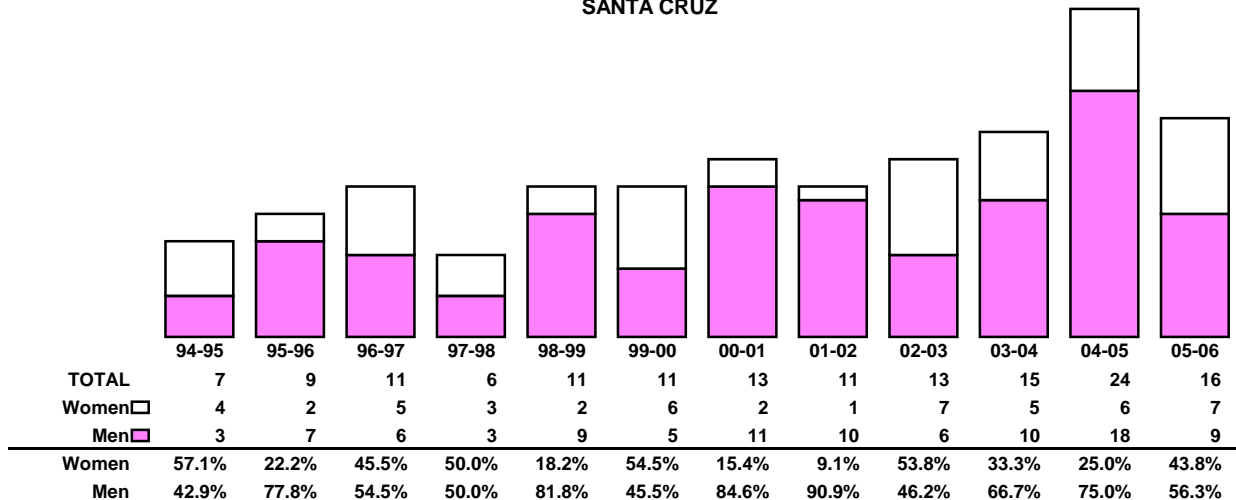

BERKELEY

	94-95	95-96	96-97	97-98	98-99	99-00	00-01	01-02	02-03	03-04	04-05	05-06
TOTAL	24	39	28	41	47	43	54	47	53	74	48	77
Women <input type="checkbox"/>	7	6	9	8	14	5	6	10	10	14	12	18
Men <input type="checkbox"/>	17	33	19	33	33	38	48	37	43	60	36	59
Women	29.2%	15.4%	32.1%	19.5%	29.8%	11.6%	11.1%	21.3%	18.9%	18.9%	25.0%	23.4%
Men	70.8%	84.6%	67.9%	80.5%	70.2%	88.4%	88.9%	78.7%	81.1%	81.1%	75.0%	76.6%

**UNIVERSITY OF CALIFORNIA
LADDER RANK FACULTY SEPARATIONS**

1994-95 through 2005-06

DAVIS

IRVINE

**UNIVERSITY OF CALIFORNIA
LADDER RANK FACULTY SEPARATIONS**

1994-95 through 2005-06

LOS ANGELES

RIVERSIDE

**UNIVERSITY OF CALIFORNIA
LADDER RANK FACULTY SEPARATIONS**

1994-95 through 2005-06

SANTA BARBARA

SANTA CRUZ

**UNIVERSITY OF CALIFORNIA
LADDER RANK FACULTY SEPARATIONS**

1994-95 through 2005-06

SAN DIEGO

SAN FRANCISCO