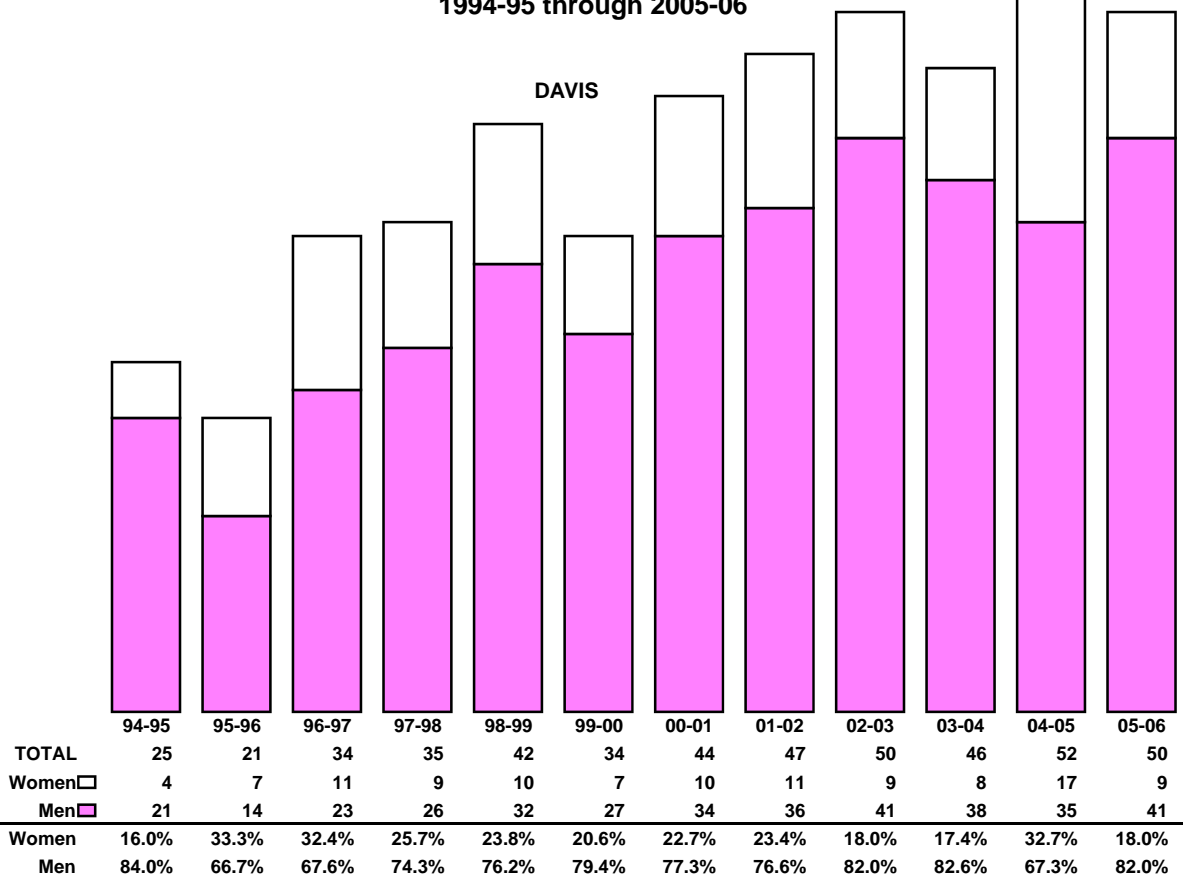

1994-95 through 2005-06

SAN DIEGO

SAN FRANCISCO

**UNIVERSITY OF CALIFORNIA
LADDER RANK FACULTY SEPARATIONS**

1994-95 through 2005-06

UNIVERSITYWIDE

	94-95	95-96	96-97	97-98	98-99	99-00	00-01	01-02	02-03	03-04	04-05	05-06
TOTAL	147	169	189	217	222	185	247	245	262	308	350	387
Women <input type="checkbox"/>	37	39	56	54	51	44	43	59	53	59	87	87
Men <input type="checkbox"/>	110	130	133	163	171	141	204	186	209	249	263	300
Women	25.2%	23.1%	29.6%	24.9%	23.0%	23.8%	17.4%	24.1%	20.2%	19.2%	24.9%	22.5%
Men	74.8%	76.9%	70.4%	75.1%	77.0%	76.2%	82.6%	75.9%	79.8%	80.8%	75.1%	77.5%

BERKELEY

	94-95	95-96	96-97	97-98	98-99	99-00	00-01	01-02	02-03	03-04	04-05	05-06
TOTAL	24	39	28	41	47	43	54	47	53	74	48	77
Women <input type="checkbox"/>	7	6	9	8	14	5	6	10	10	14	12	18
Men <input type="checkbox"/>	17	33	19	33	33	38	48	37	43	60	36	59
Women	29.2%	15.4%	32.1%	19.5%	29.8%	11.6%	11.1%	21.3%	18.9%	18.9%	25.0%	23.4%
Men	70.8%	84.6%	67.9%	80.5%	70.2%	88.4%	88.9%	78.7%	81.1%	81.1%	75.0%	76.6%

**UNIVERSITY OF CALIFORNIA
LADDER RANK FACULTY SEPARATIONS**

1994-95 through 2005-06

DAVIS

IRVINE

**UNIVERSITY OF CALIFORNIA
LADDER RANK FACULTY SEPARATIONS**

1994-95 through 2005-06

LOS ANGELES

RIVERSIDE

**UNIVERSITY OF CALIFORNIA
LADDER RANK FACULTY SEPARATIONS**

1994-95 through 2005-06

SANTA BARBARA

SANTA CRUZ

**UNIVERSITY OF CALIFORNIA
LADDER RANK FACULTY SEPARATIONS**

1994-95 through 2005-06

SAN DIEGO

SAN FRANCISCO