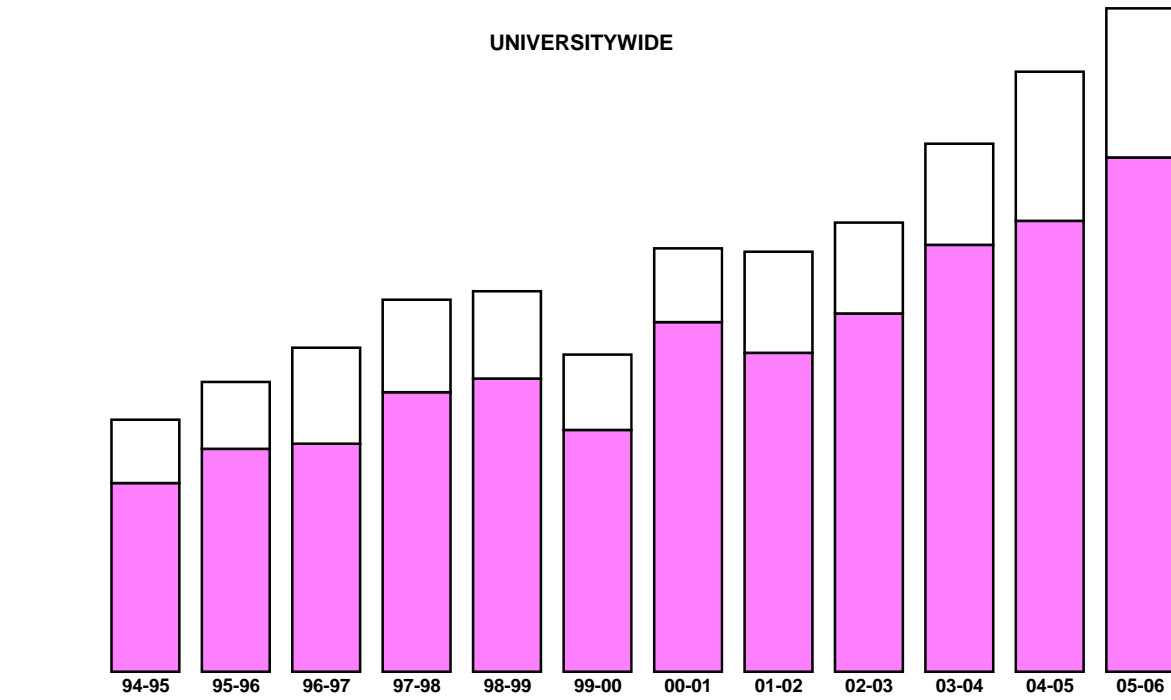

1994-95 through 2005-06

SAN DIEGO

SAN FRANCISCO

**UNIVERSITY OF CALIFORNIA
LADDER RANK FACULTY SEPARATIONS**

1994-95 through 2005-06

UNIVERSITYWIDE

	94-95	95-96	96-97	97-98	98-99	99-00	00-01	01-02	02-03	03-04	04-05	05-06
TOTAL	147	169	189	217	222	185	247	245	262	308	350	387
Women <input type="checkbox"/>	37	39	56	54	51	44	43	59	53	59	87	87
Men <input type="checkbox"/>	110	130	133	163	171	141	204	186	209	249	263	300
Women	25.2%	23.1%	29.6%	24.9%	23.0%	23.8%	17.4%	24.1%	20.2%	19.2%	24.9%	22.5%
Men	74.8%	76.9%	70.4%	75.1%	77.0%	76.2%	82.6%	75.9%	79.8%	80.8%	75.1%	77.5%

BERKELEY

	94-95	95-96	96-97	97-98	98-99	99-00	00-01	01-02	02-03	03-04	04-05	05-06
TOTAL	24	39	28	41	47	43	54	47	53	74	48	77
Women <input type="checkbox"/>	7	6	9	8	14	5	6	10	10	14	12	18
Men <input type="checkbox"/>	17	33	19	33	33	38	48	37	43	60	36	59
Women	29.2%	15.4%	32.1%	19.5%	29.8%	11.6%	11.1%	21.3%	18.9%	18.9%	25.0%	23.4%
Men	70.8%	84.6%	67.9%	80.5%	70.2%	88.4%	88.9%	78.7%	81.1%	81.1%	75.0%	76.6%