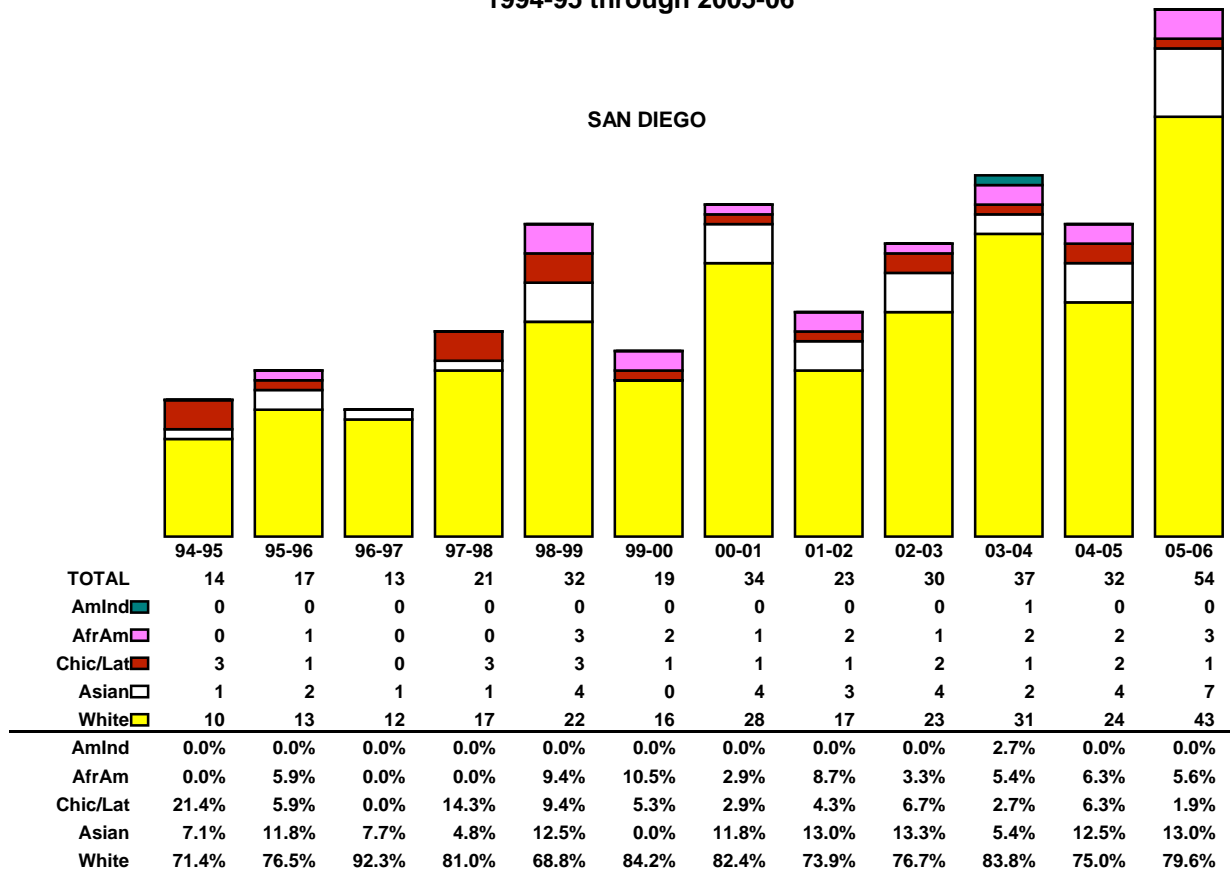

**UNIVERSITY OF CALIFORNIA
LADDER RANK FACULTY SEPARATIONS
1994-95 through 2005-06**

UNIVERSITYWIDE

BERKELEY

**UNIVERSITY OF CALIFORNIA
LADDER RANK FACULTY SEPARATIONS**

1994-95 through 2005-06

**UNIVERSITY OF CALIFORNIA
LADDER RANK FACULTY SEPARATIONS**

1994-95 through 2005-06

LOS ANGELES

RIVERSIDE

**UNIVERSITY OF CALIFORNIA
LADDER RANK FACULTY SEPARATIONS**

1994-95 through 2005-06

SANTA BARBARA

SANTA CRUZ

**UNIVERSITY OF CALIFORNIA
LADDER RANK FACULTY SEPARATIONS**

1994-95 through 2005-06

SAN DIEGO

SAN FRANCISCO

**UNIVERSITY OF CALIFORNIA
LADDER RANK FACULTY SEPARATIONS**

1994-95 through 2005-06

UNIVERSITYWIDE

	94-95	95-96	96-97	97-98	98-99	99-00	00-01	01-02	02-03	03-04	04-05	05-06
TOTAL	147	169	189	217	222	185	247	245	262	308	350	387
Women <input type="checkbox"/>	37	39	56	54	51	44	43	59	53	59	87	87
Men <input type="checkbox"/>	110	130	133	163	171	141	204	186	209	249	263	300
Women	25.2%	23.1%	29.6%	24.9%	23.0%	23.8%	17.4%	24.1%	20.2%	19.2%	24.9%	22.5%
Men	74.8%	76.9%	70.4%	75.1%	77.0%	76.2%	82.6%	75.9%	79.8%	80.8%	75.1%	77.5%

BERKELEY

	94-95	95-96	96-97	97-98	98-99	99-00	00-01	01-02	02-03	03-04	04-05	05-06
TOTAL	24	39	28	41	47	43	54	47	53	74	48	77
Women <input type="checkbox"/>	7	6	9	8	14	5	6	10	10	14	12	18
Men <input type="checkbox"/>	17	33	19	33	33	38	48	37	43	60	36	59
Women	29.2%	15.4%	32.1%	19.5%	29.8%	11.6%	11.1%	21.3%	18.9%	18.9%	25.0%	23.4%
Men	70.8%	84.6%	67.9%	80.5%	70.2%	88.4%	88.9%	78.7%	81.1%	81.1%	75.0%	76.6%