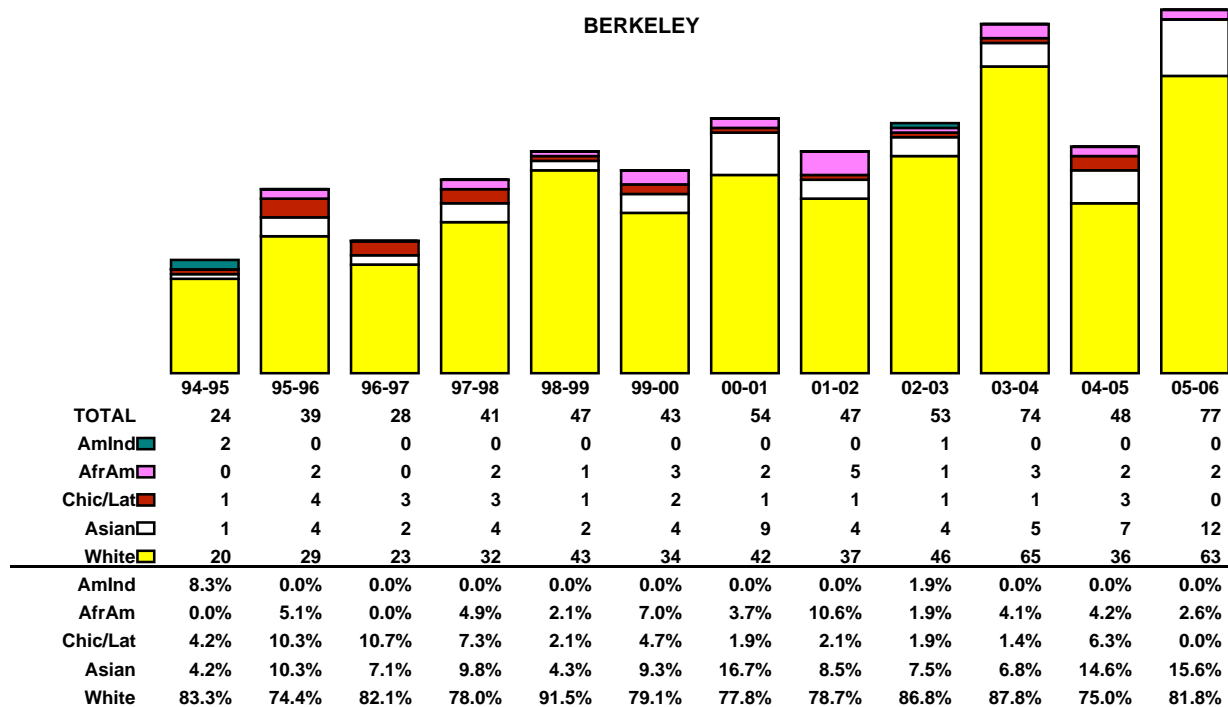

**UNIVERSITY OF CALIFORNIA
LADDER RANK FACULTY SEPARATIONS
1994-95 through 2005-06**

UNIVERSITYWIDE

BERKELEY

**UNIVERSITY OF CALIFORNIA
LADDER RANK FACULTY SEPARATIONS**

1994-95 through 2005-06

**UNIVERSITY OF CALIFORNIA
LADDER RANK FACULTY SEPARATIONS**

1994-95 through 2005-06

LOS ANGELES

RIVERSIDE

**UNIVERSITY OF CALIFORNIA
LADDER RANK FACULTY SEPARATIONS**

1994-95 through 2005-06

SANTA BARBARA

SANTA CRUZ

**UNIVERSITY OF CALIFORNIA
LADDER RANK FACULTY SEPARATIONS**