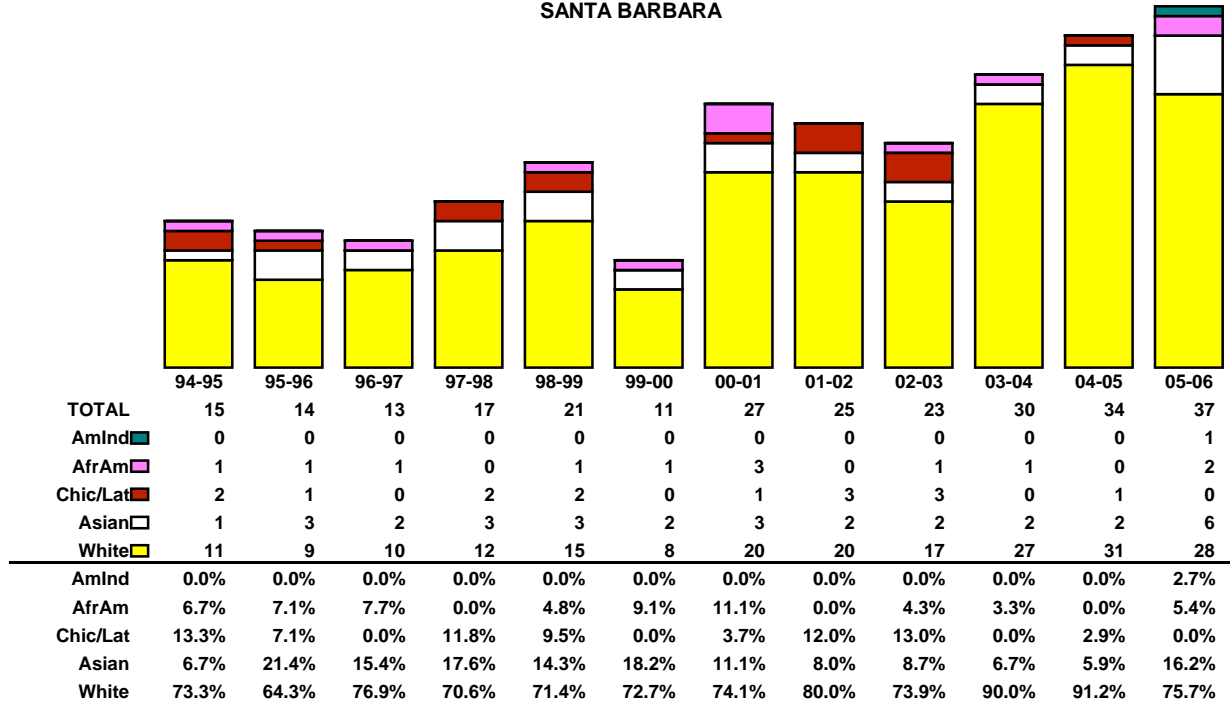

**UNIVERSITY OF CALIFORNIA
LADDER RANK FACULTY SEPARATIONS
1994-95 through 2005-06**

UNIVERSITYWIDE

BERKELEY

**UNIVERSITY OF CALIFORNIA
LADDER RANK FACULTY SEPARATIONS**

1994-95 through 2005-06

**UNIVERSITY OF CALIFORNIA
LADDER RANK FACULTY SEPARATIONS**

1994-95 through 2005-06

LOS ANGELES

RIVERSIDE

**UNIVERSITY OF CALIFORNIA
LADDER RANK FACULTY SEPARATIONS**

1994-95 through 2005-06

SANTA BARBARA

SANTA CRUZ

**UNIVERSITY OF CALIFORNIA
LADDER RANK FACULTY SEPARATIONS**

1994-95 through 2005-06

SAN DIEGO

SAN FRANCISCO

**UNIVERSITY OF CALIFORNIA
LADDER RANK FACULTY SEPARATIONS**

1994-95 through 2005-06

UNIVERSITYWIDE

	94-95	95-96	96-97	97-98	98-99	99-00	00-01	01-02	02-03	03-04	04-05	05-06
TOTAL	147	169	189	217	222	185	247	245	262	308	350	387
Women <input type="checkbox"/>	37	39	56	54	51	44	43	59	53	59	87	87
Men <input type="checkbox"/>	110	130	133	163	171	141	204	186	209	249	263	300
Women	25.2%	23.1%	29.6%	24.9%	23.0%	23.8%	17.4%	24.1%	20.2%	19.2%	24.9%	22.5%
Men	74.8%	76.9%	70.4%	75.1%	77.0%	76.2%	82.6%	75.9%	79.8%	80.8%	75.1%	77.5%

BERKELEY

	94-95	95-96	96-97	97-98	98-99	99-00	00-01	01-02	02-03	03-04	04-05	05-06
TOTAL	24	39	28	41	47	43	54	47	53	74	48	77
Women <input type="checkbox"/>	7	6	9	8	14	5	6	10	10	14	12	18
Men <input type="checkbox"/>	17	33	19	33	33	38	48	37	43	60	36	59
Women	29.2%	15.4%	32.1%	19.5%	29.8%	11.6%	11.1%	21.3%	18.9%	18.9%	25.0%	23.4%
Men	70.8%	84.6%	67.9%	80.5%	70.2%	88.4%	88.9%	78.7%	81.1%	81.1%	75.0%	76.6%