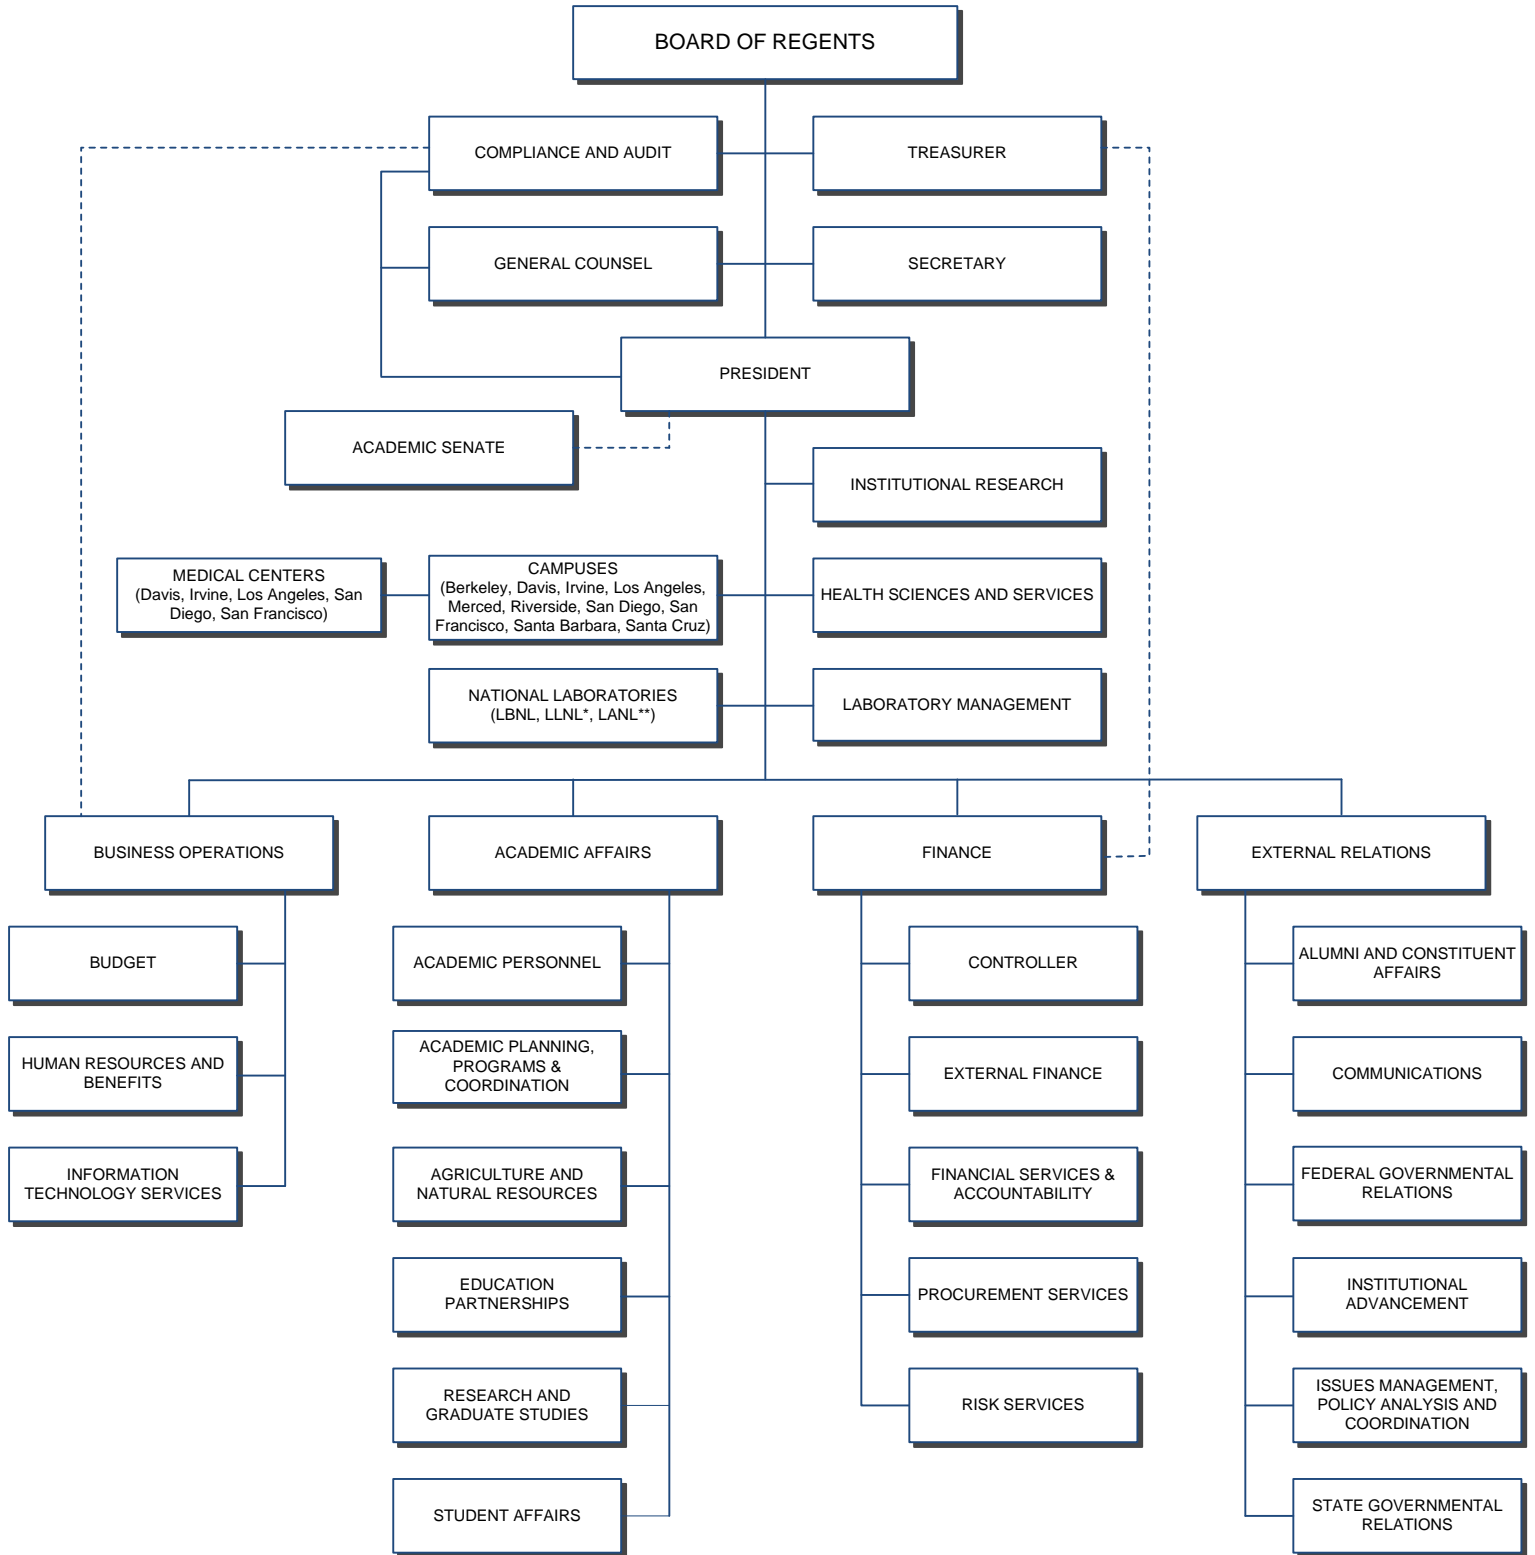

UNIVERSITY OF CALIFORNIA ORGANIZATION CHART

* Under Lawrence Livermore National Security, LLC management team which includes UC, Bechtel National, The Babcock and Wilcox Company, Washington Group International, and Battelle

** Under Los Alamos National Security, LLC management team which includes UC, Bechtel National, The Babcock & Wilcox Company, and Washington Group International